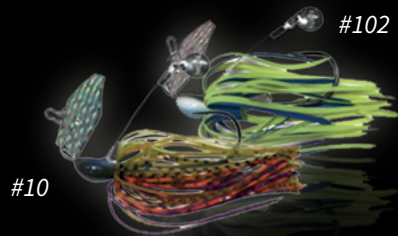

Addy 3/8 oz • 1/2 oz • 5/8 oz | Qty: 1 Pcs/pack

Art. Nr. Colour - 3/8 oz

- HB0002101 - #01 Salade
- HB0002102 - #02 Chatreuse Shad
- HB0002103 - #03 Crawdad
- HB0002104 - #04 Green Pumpkin Pepper
- HB0002105 - #05 White
- HB0002106 - #06 Red Craw
- HB0002107 - #07 Okeechobee Craw
- HB0002108 - #08 Shad
- HB0002109 - #09 Black/Blue
- HB0002110 - #10 Bluegill
- HB0002111 - #101 FS White
- HB0002112 - #102 FS Blue/Chatreuse
- HB0002113 - #103 FS Crawdad

Art. Nr.

1/2 oz od.	5/8 oz	Colour
HB0002201	HB0002301	#01 Salade
HB0002202	HB0002302	#02 Chatreuse Shad
HB0002203	HB0002303	#03 Crawdad
HB0002204	HB0002304	#04 Green Pumpkin Pepper
HB0002205	HB0002305	#05 White
HB0002206	HB0002306	#06 Red Craw
HB0002207	HB0002307	#07 Okeechobee Craw
HB0002208	HB0002308	#08 Shad